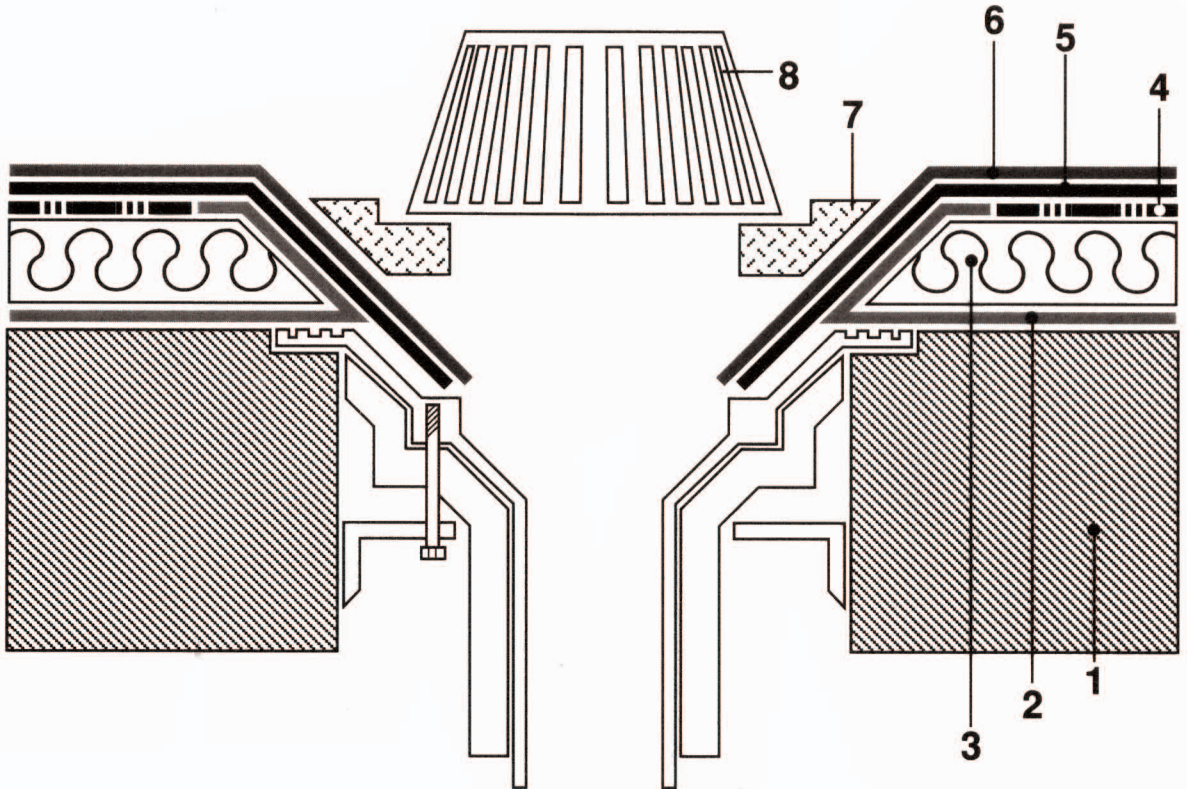

CHESTERFELT
ROOFING DIVISION

Foxwood Way, Sheepbridge,
Chesterfield, Derbyshire, S41 9RX
Tel: 01246 268000 Fax: 01246 268001

DETAIL DRAWING No 5:- OUTLET

- 1 DECK
- 2 VAPOUR BARRIER
- 3 INSULATION
- 4 VENTING LAYER
- 5 UNDERLAY
- 6 MINERAL CAPPING MEMBRANE
- 7 CLAPPING RING
- 8 COVER GRATING

THE ABOVE IS A TYPICAL WARM ROOF DETAIL, IT CAN HOWEVER BE ADAPTED TO DIFFERENT SPECIFICATION REQUIREMENTS.